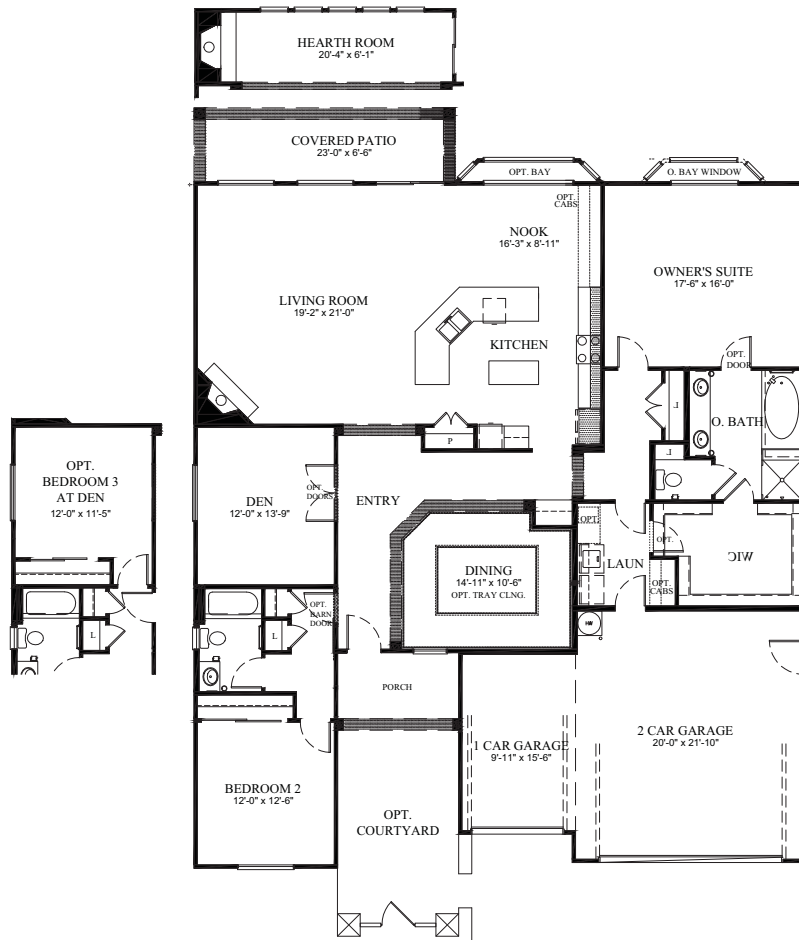

HOMESITE # _____

BUYER: _____

CO-BUYER: _____

Del Webb®